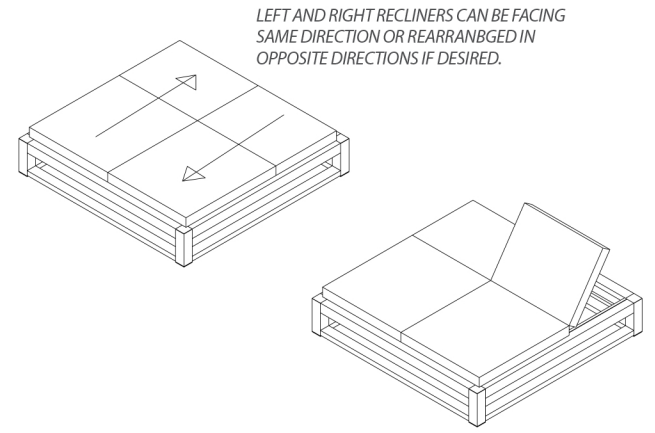

# TUUCI equinox double chaise lounge

6'7" X 6'7"