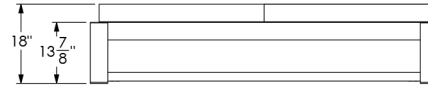

# TUUCI equinox double chaise lounge

6'7" X 6'7"