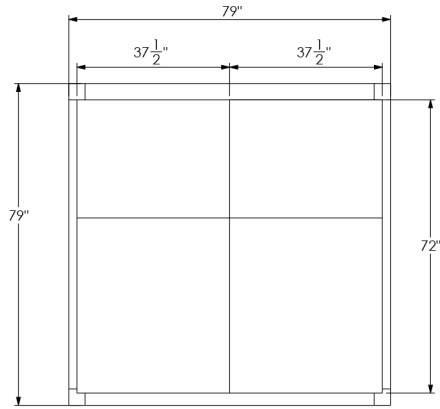

# TUUCI equinox double chaise lounge

6'7" X 6'7"