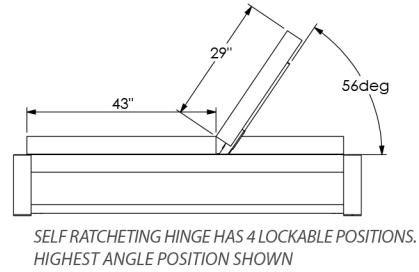

# TUUCI equinox double chaise lounge

6'7" X 6'7"